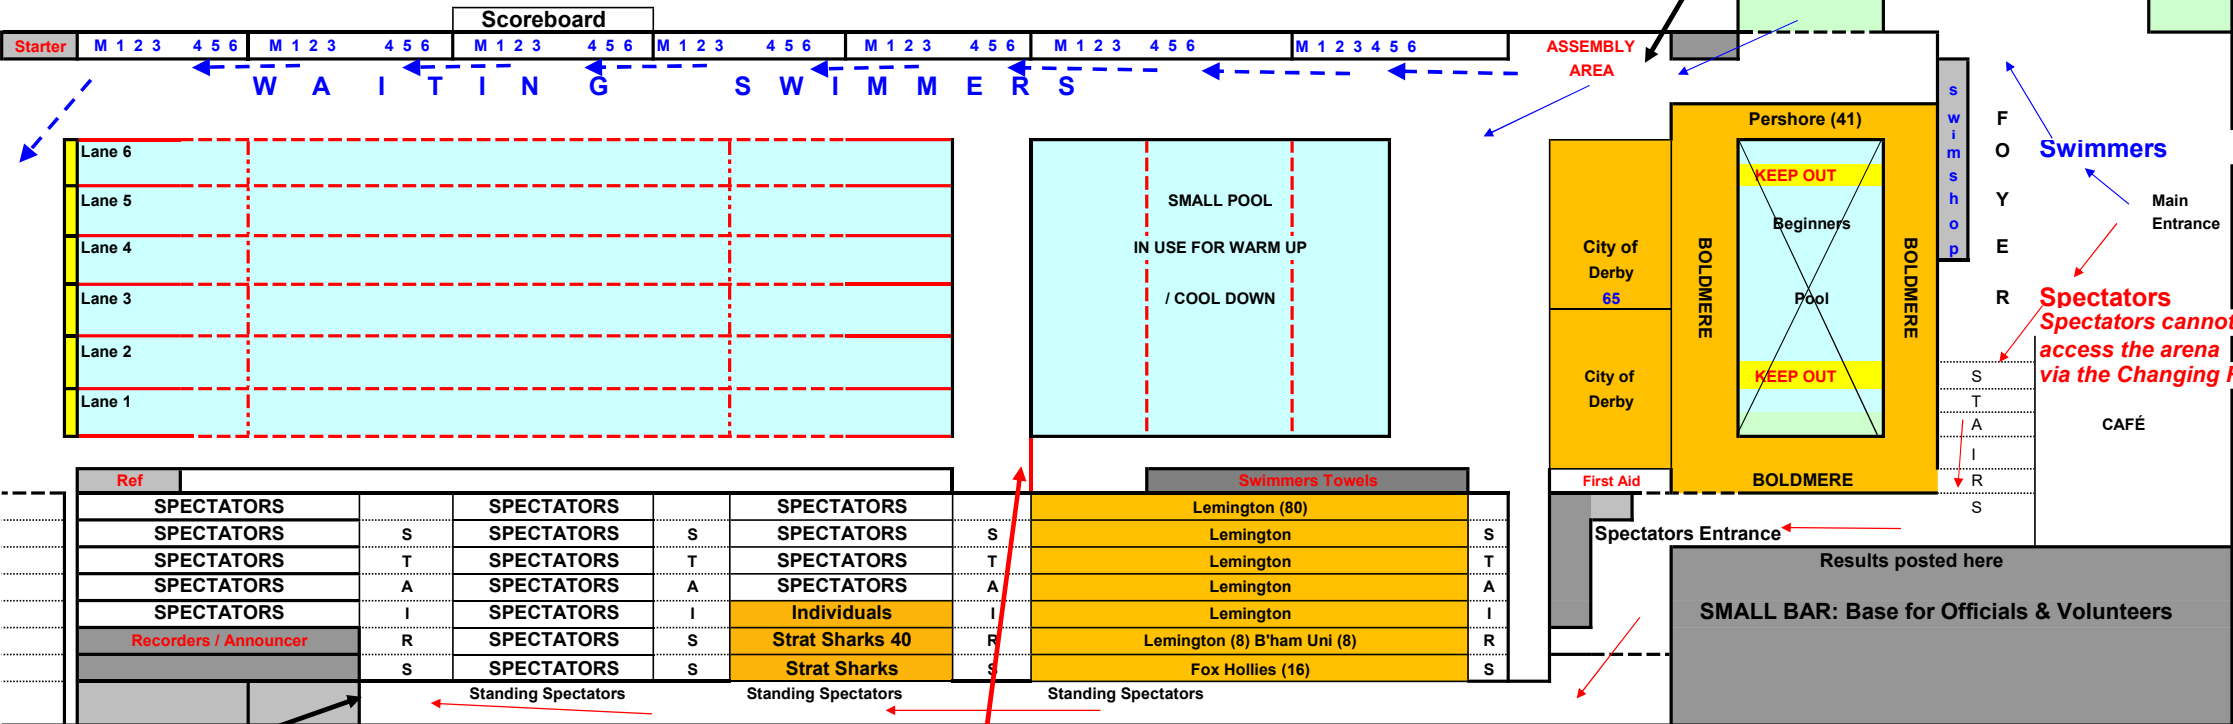

All Swimmers report here when instructed to by announcer

Seating plan for Boldmere Open 2017

Morning warm up starts at 8.00am

Ref	Spectators				Swimmers Towels			
	SPECTATORS		SPECTATORS	SPECTATORS		Lemington (80)		S
	SPECTATORS	s	SPECTATORS	s	SPECTATORS	Lemington		S
	SPECTATORS	T	SPECTATORS	T	SPECTATORS	Lemington		T
	SPECTATORS	A	SPECTATORS	A	SPECTATORS	Lemington		A
	SPECTATORS	I	SPECTATORS	I	Individuals	Lemington		I
	Recorders / Announcer	R	SPECTATORS	s	Strat Sharks 40	Lemington (8) B'ham Uni (8)		R
		S	SPECTATORS	s	Strat Sharks	Fox Hollies (16)		S

No Spectators past this point

No Coaches allowed past this point during competition

City of Derby

Swimmers located in the Spectator Area must have footwear on which they should leave at the base of the stairs when they go poolside.
 Swimmers should take a towel (leave with shoes). After swimming, those swimmers returning to the Spectator Area should dry off and put footwear on before returning via the stairs.
 Spectators cannot access the arena via the Changing Rooms SEATING will be at a premium. Spectators cannot reserve seats for later arrivals with bags.
 For safety reasons, no chairs will be allowed along the walkway at the top of the Spectators' Gallery.