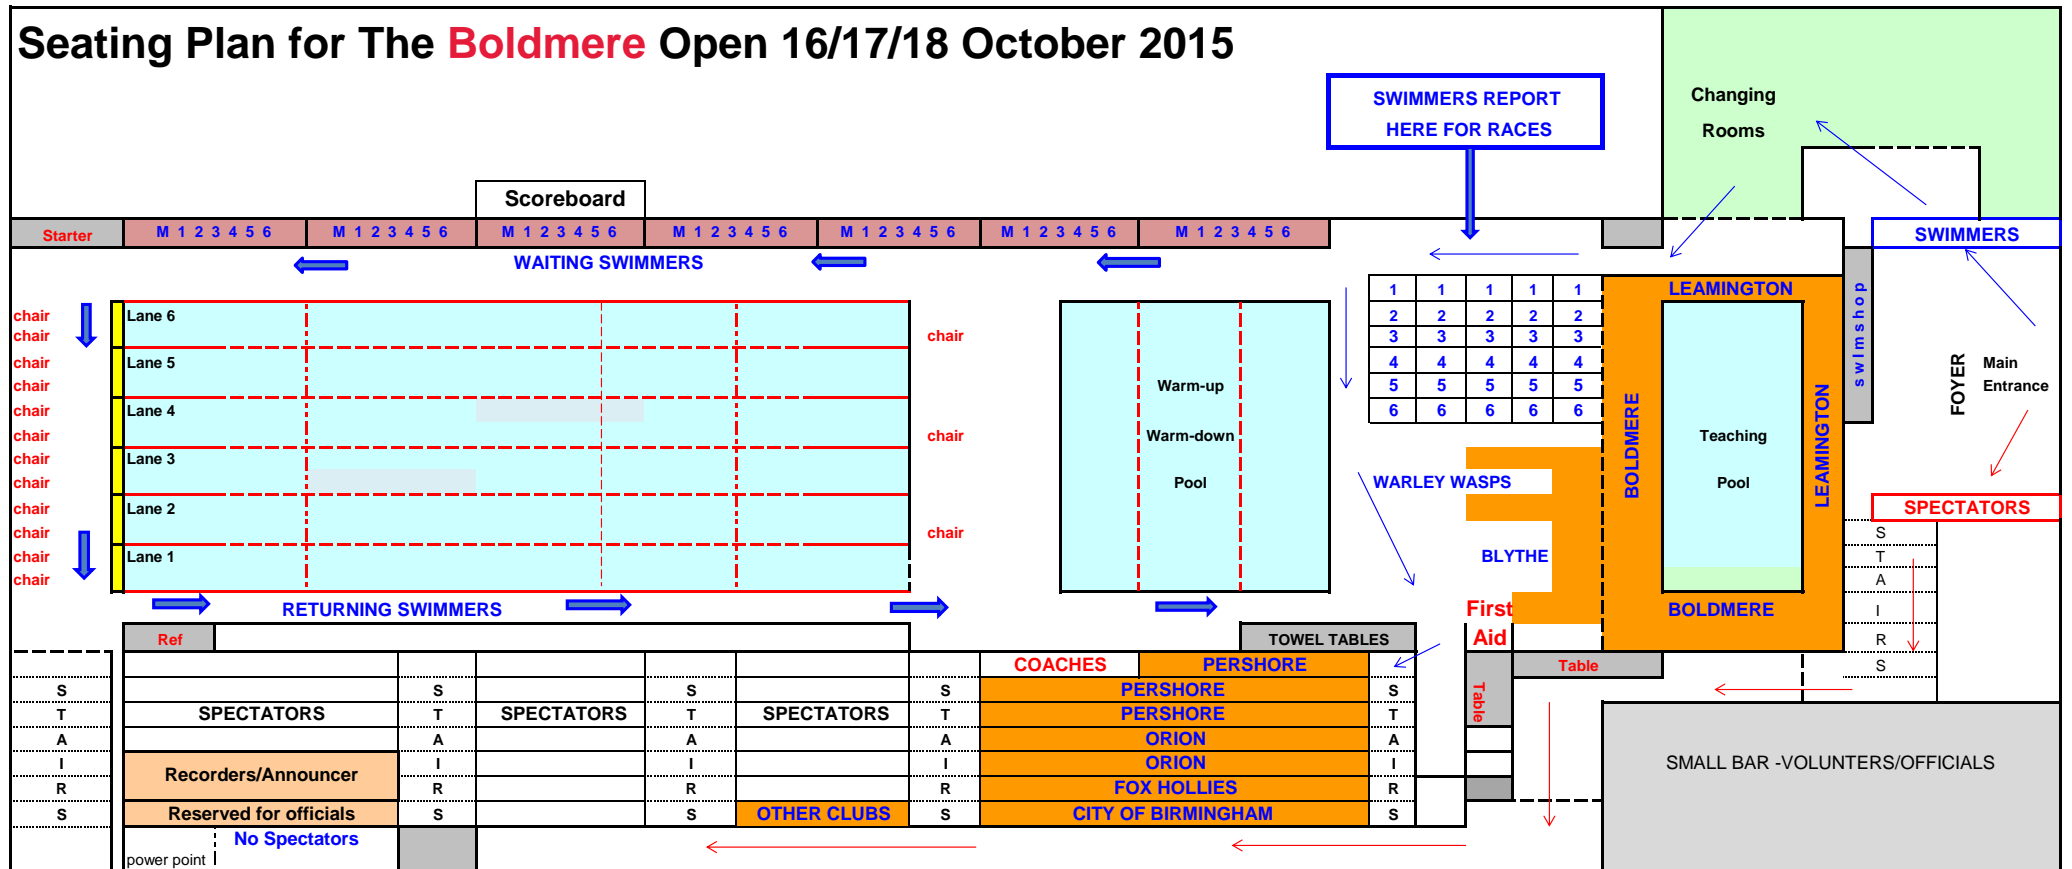

Seating Plan for The **Boldmere** Open 16/17/18 October 2015

Spectators can not access the arena from the changing rooms.

Swimmers should use the bases identified above.

All swimmers seated in the balcony must be dry and wearing shoes when returning to their seats after swimming.

There are tables on pool side where swimmers can leave shoes and towels.

Spectators are not permitted to use chairs on the walkway at the top of the balcony.

Please keep stairs and walkways dry and free of obstruction at all times.